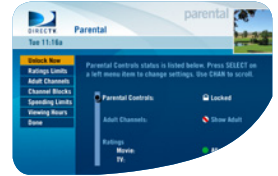

INTERACTIVE

Get more information by using DIRECTV® interactive features like DIRECTV ACTIVE® which gives personalized weather, horoscopes and lottery results.

CALLER ID

See who is or has called right on your TV screen with Caller ID service from your local phone company!