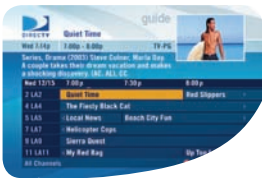

ADVANCED PROGRAM GUIDE®

View DIRECTV® channels on one simple guide, and sneak a peak at what's coming with up to 3.5 days of program listings.