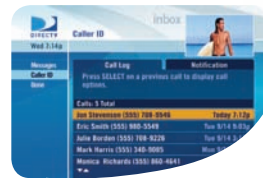

CALLER ID

Check out a list of phone calls right on your TV screen with Caller ID service from your local phone company.**